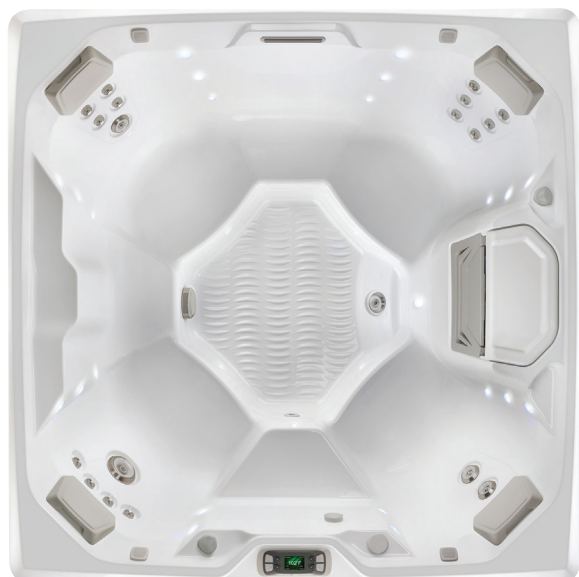

LIMELIGHT® COLLECTION

BEAM™