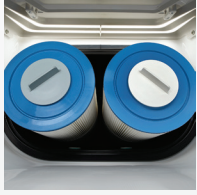

Dual Action Filtration
SilentFlo Circulation